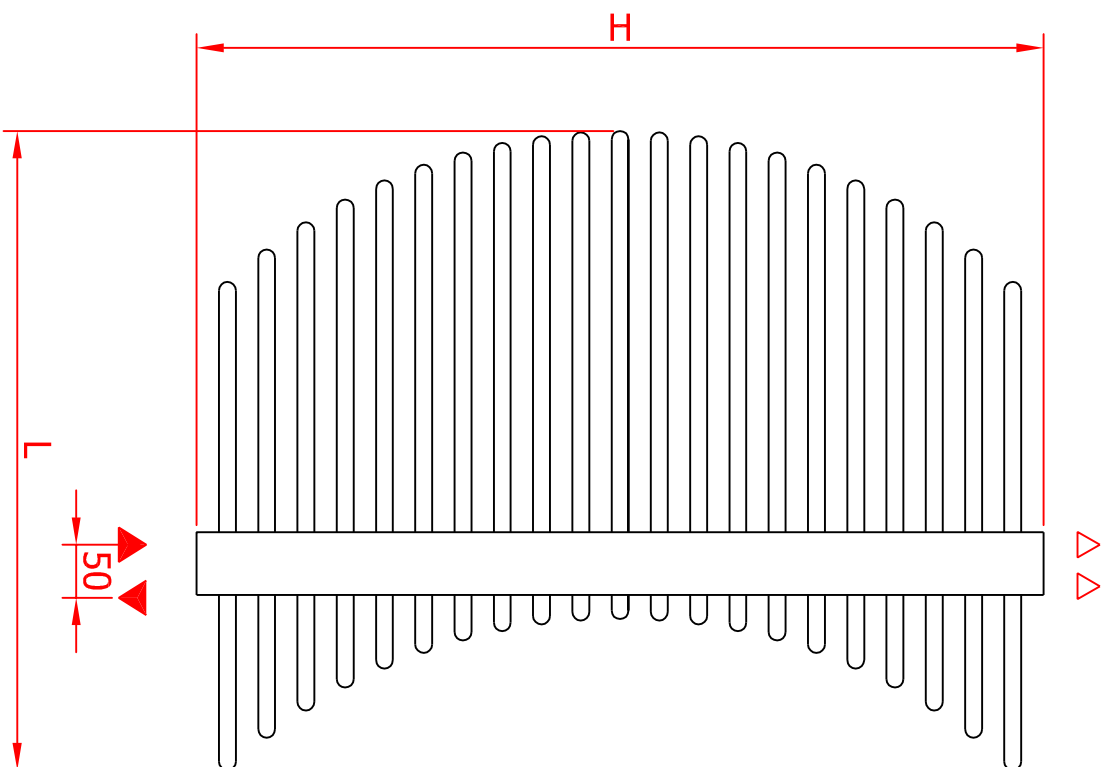

SOPHIE

MODEL	Q (W) <small>T(75°/65°/20 C°)</small>
SOPHIE 800/1100	680
SOPHIE 900/1300	730