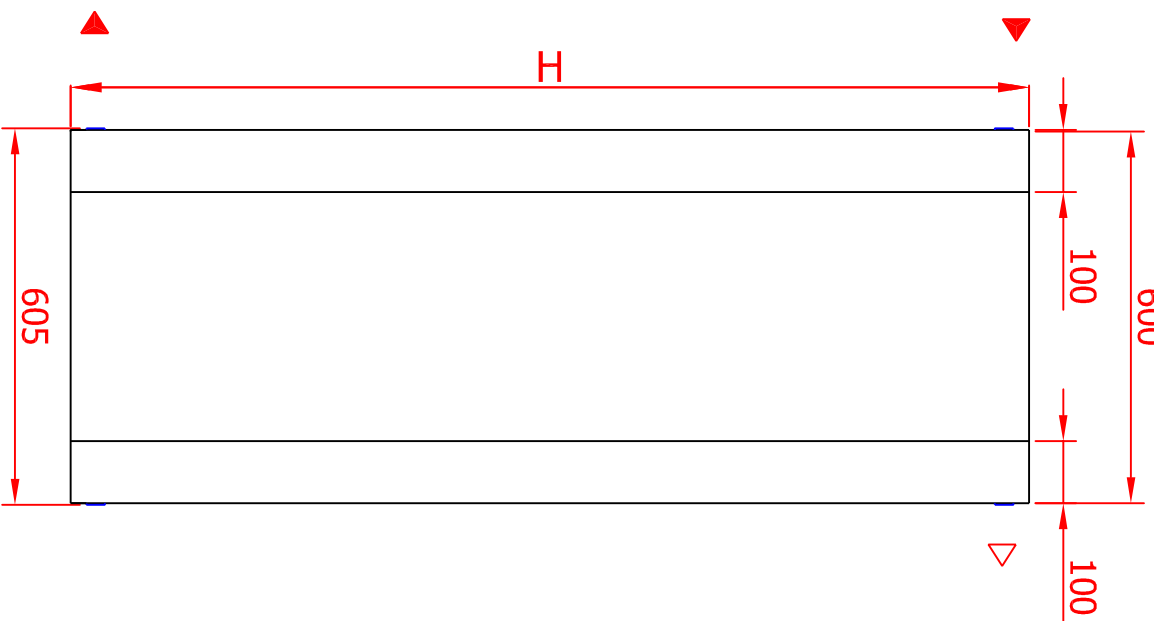

MARY

MODEL	H (mm)	Q (W) T(75°/65°/20 C°)
MARY L 605/1240	1240	572
MARY L 605/1540	1540	691
MARY L 605/1840	1840	819
MARY XL 605/1240	1240	764
MARY XL 605/1540	1540	924
MARY XL 605/1840	1840	970